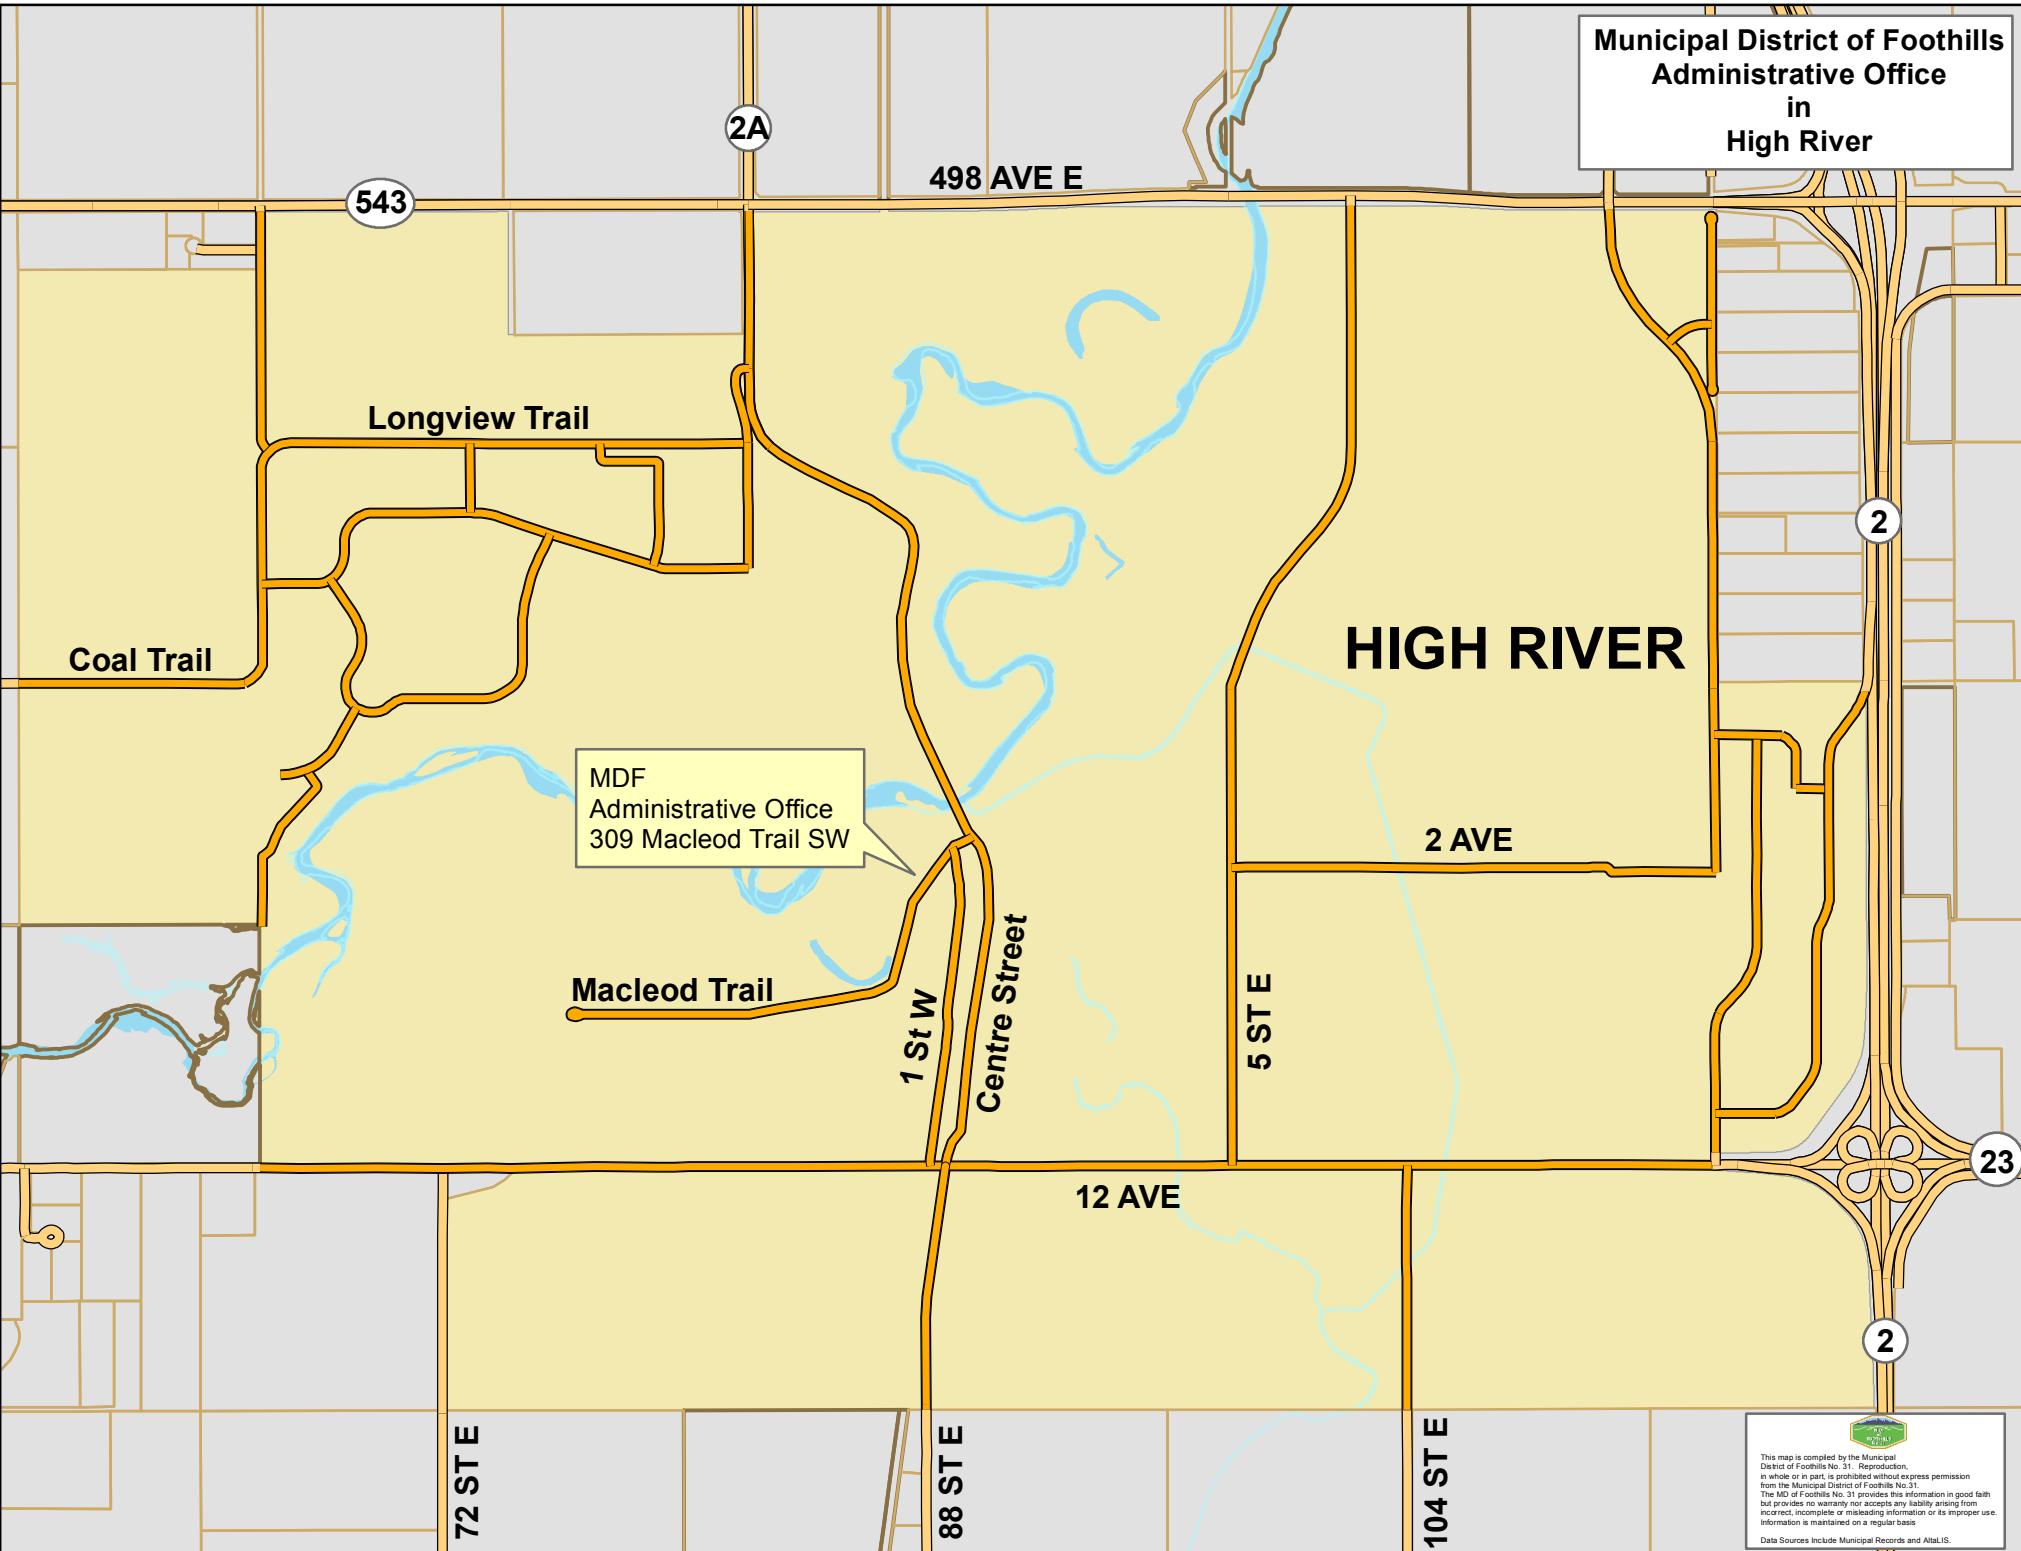

**Municipal District of Foothills
Administrative Office
in
High River**

MDF
Administrative Office
309 Macleod Trail SW

This map is compiled by the Municipal District of Foothills No. 31. Reproduction, in whole or in part, is prohibited without express permission from the Municipal District of Foothills No. 31. The MD of Foothills No. 31 provides this information in good faith but provides no warranty nor accepts any liability arising from incorrect, incomplete or misleading information or its improper use. Information is maintained on a regular basis.
Data Sources include Municipal Records and Atlas.I.S.