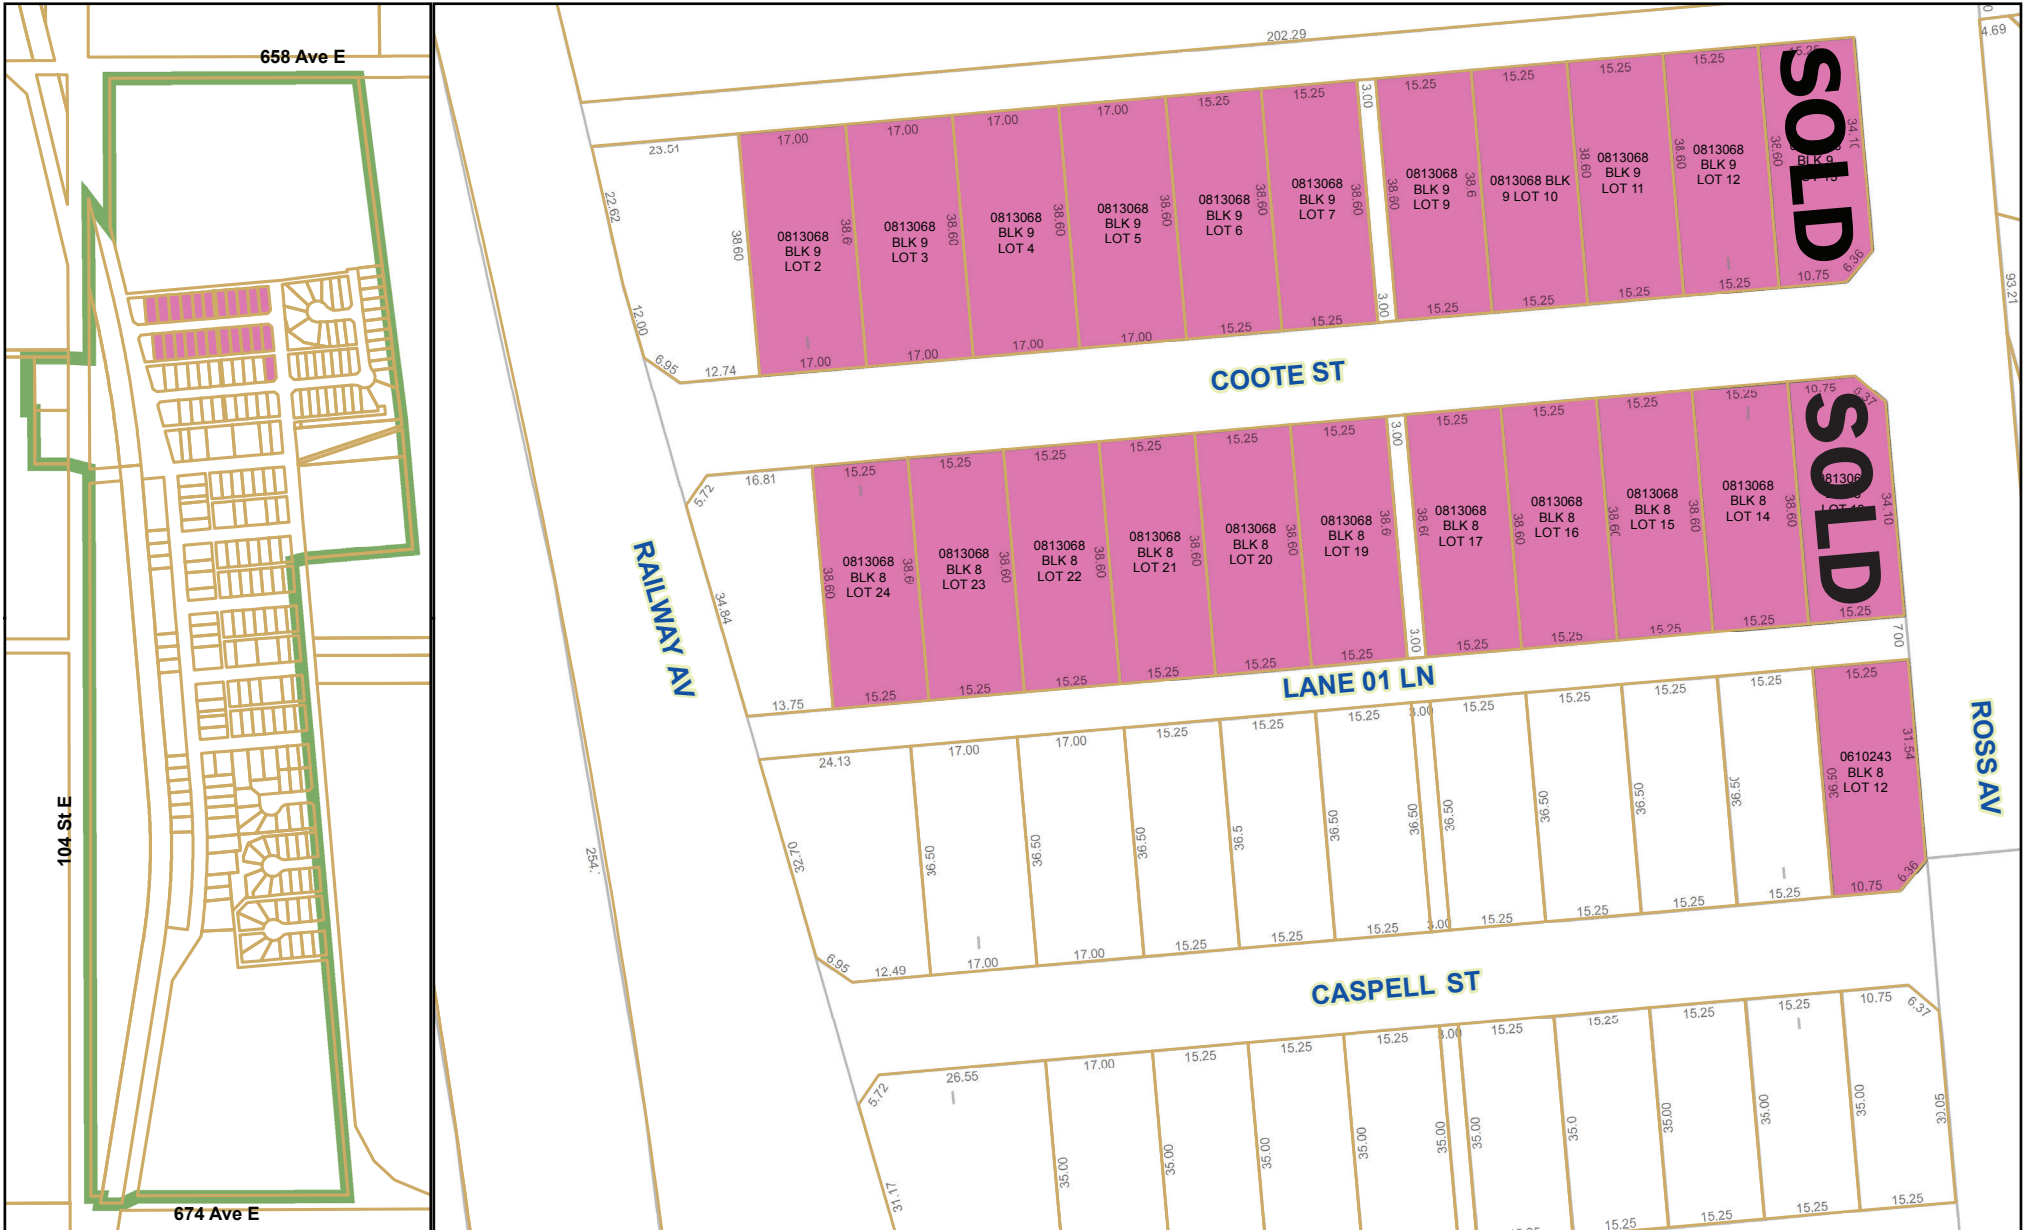

# Cayley Lots Phase II

22 Large lots to choose from. Call 403-652-2341.

## Legend

- Parcels Available
- Hamlet of Cayley Boundary

1 centimeter = 12 meters

This map is compiled by the Municipal District of Foothills No. 31. Reproduction, in whole or in part, is prohibited without express permission from the Municipal District of Foothills No. 31. The MD of Foothills No. 31 provides this information in good faith but provides no warranty nor accepts any liability arising from incorrect, incomplete or misleading information or its improper use. Information is maintained on a regular basis.