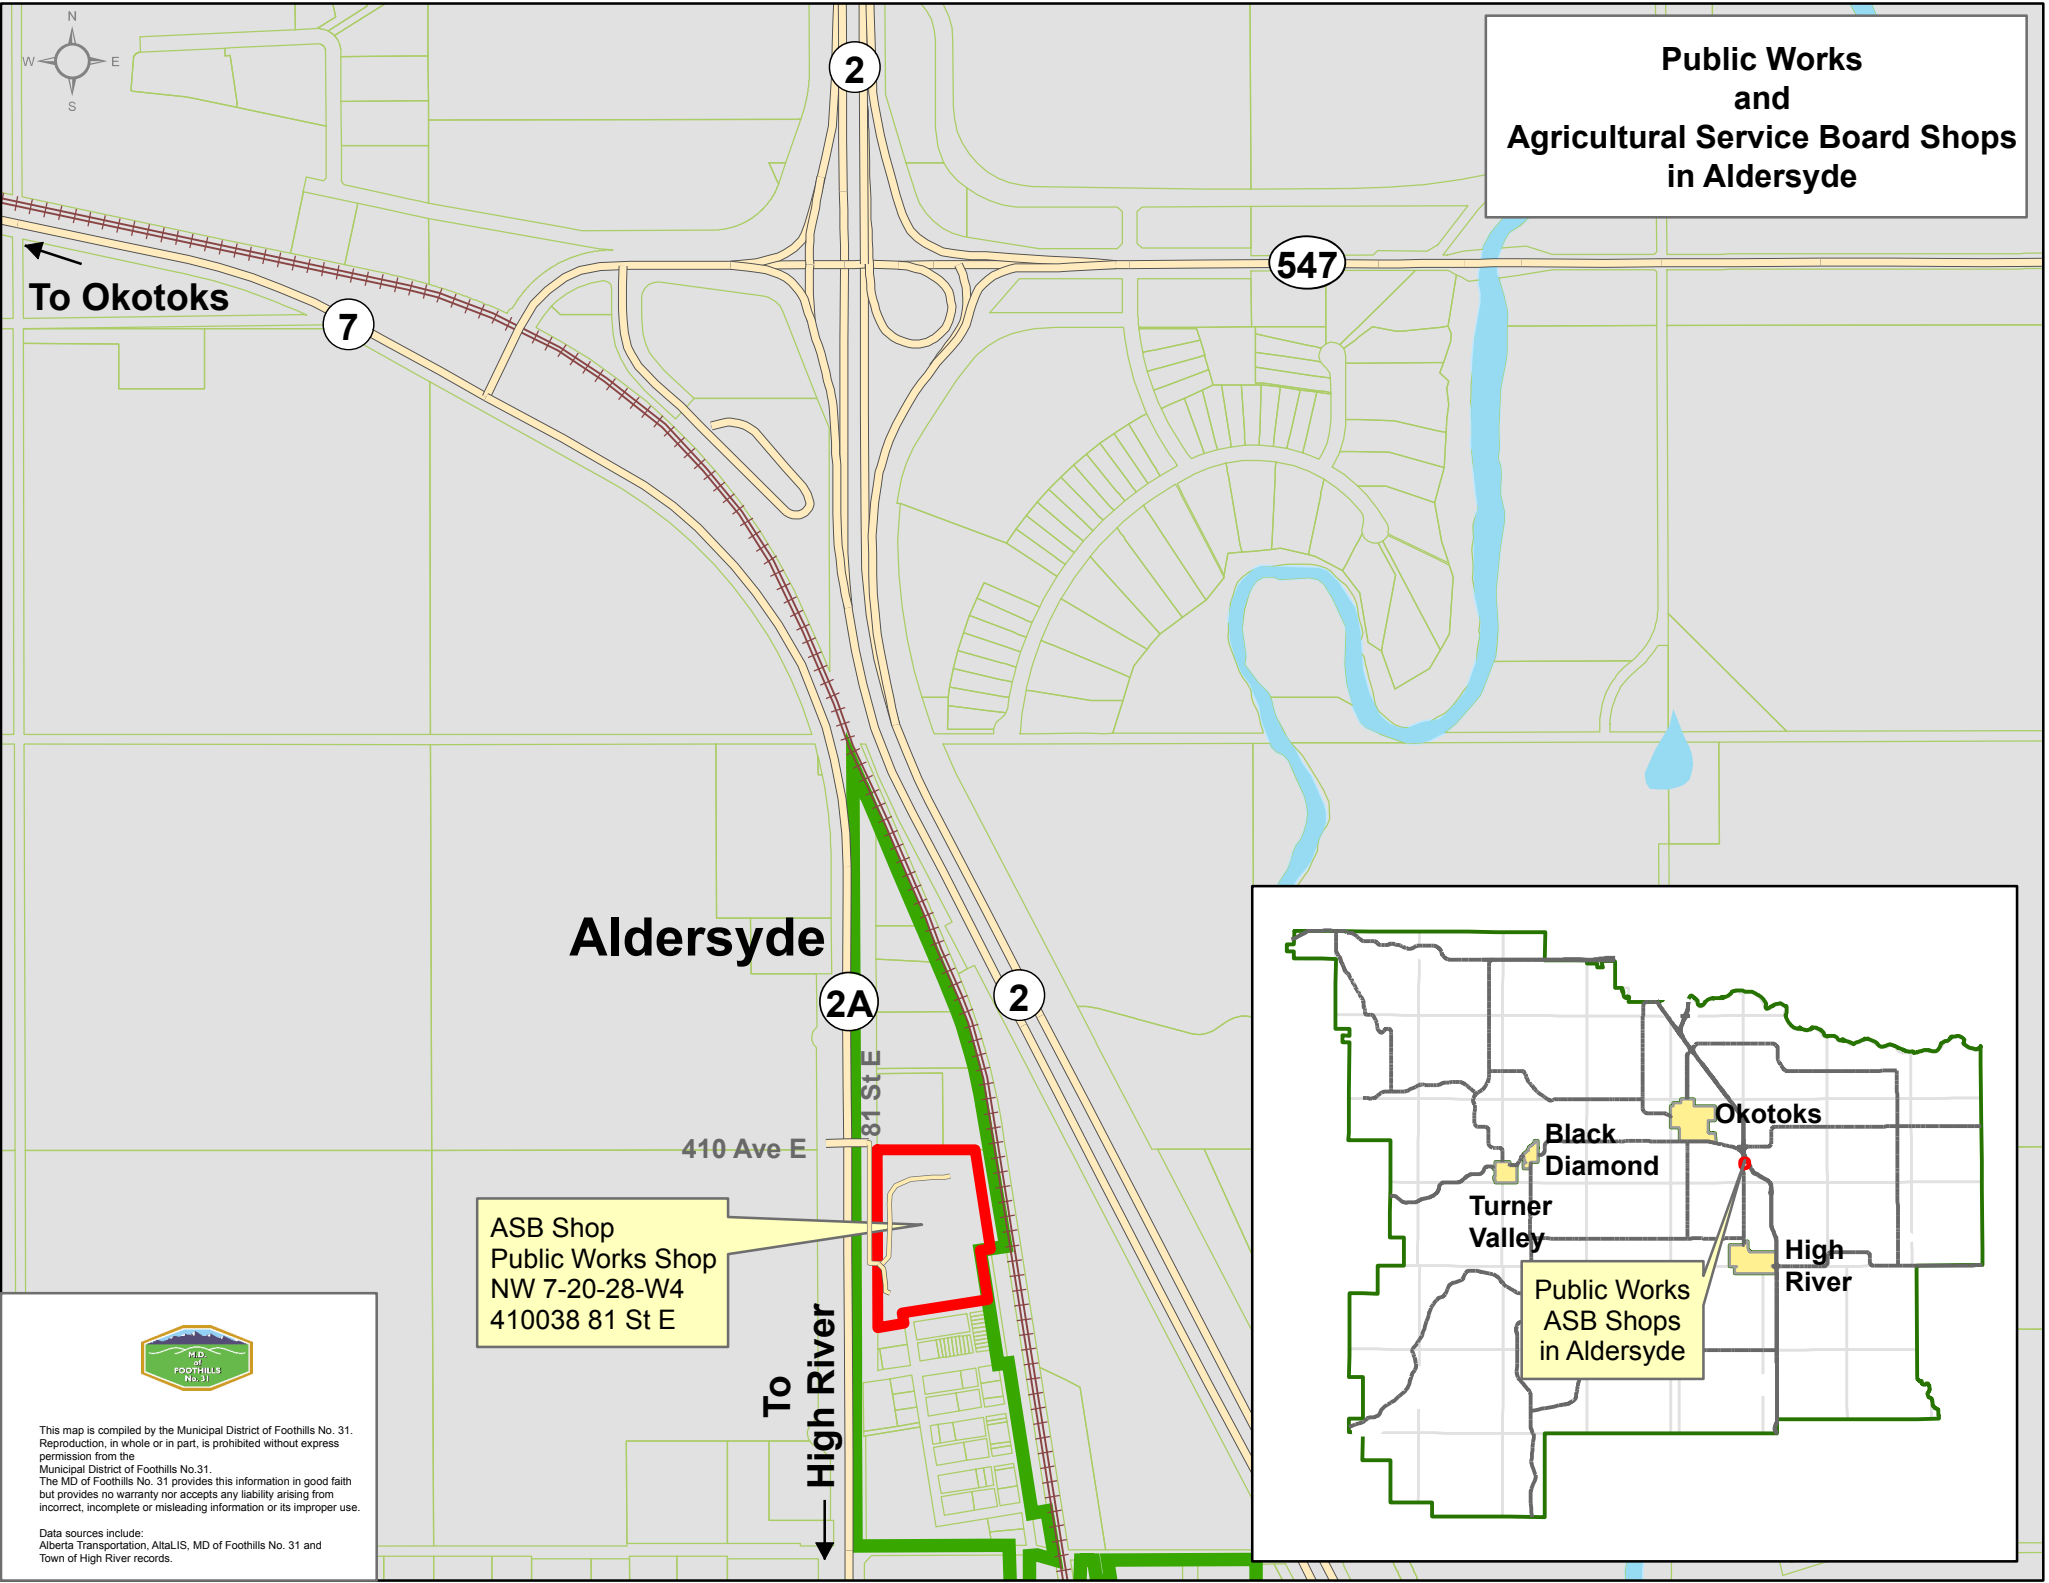

# Public Works and Agricultural Service Board Shops in Aldersyde

ASB Shop  
Public Works Shop  
NW 7-20-28-W4  
410038 81 St E

This map is compiled by the Municipal District of Foothills No. 31. Reproduction, in whole or in part, is prohibited without express permission from the Municipal District of Foothills No. 31. The MD of Foothills No. 31 provides this information in good faith but provides no warranty nor accepts any liability arising from incorrect, incomplete or misleading information or its improper use. Data sources include: AltaLIS, MD of Foothills No. 31 and Town of High River records.