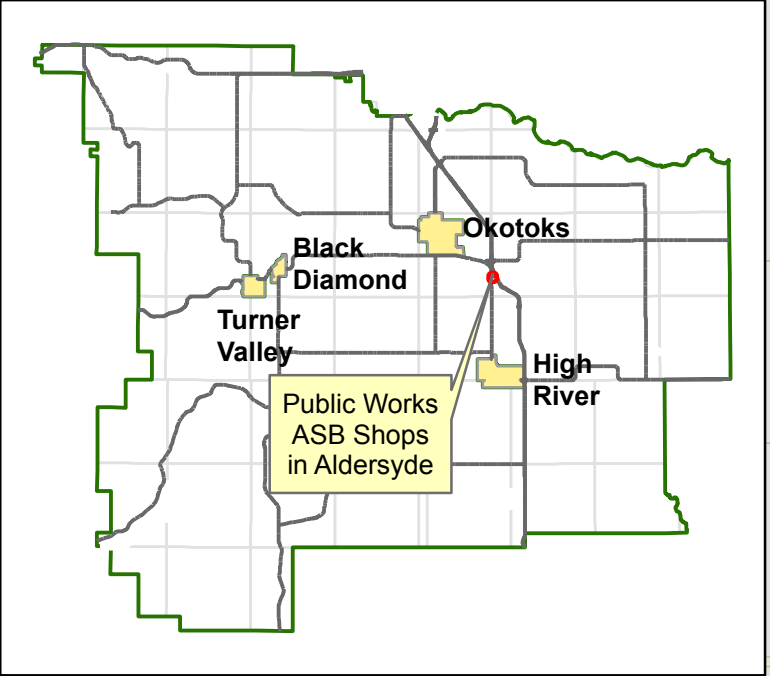

# Public Works and Agricultural Service Board Shops in Aldersyde

ASB Shop  
Public Works Shop  
NW 7-20-28-W4  
410038 81 St E

This map is compiled by the Municipal District of Foothills No. 31. Reproduction, in whole or in part, is prohibited without express permission from the Municipal District of Foothills No. 31. The MD of Foothills No. 31 provides this information in good faith but provides no warranty nor accepts any liability arising from incorrect, incomplete or misleading information or its improper use. Data sources include: AltaLIS, MD of Foothills No. 31 and Town of High River records.