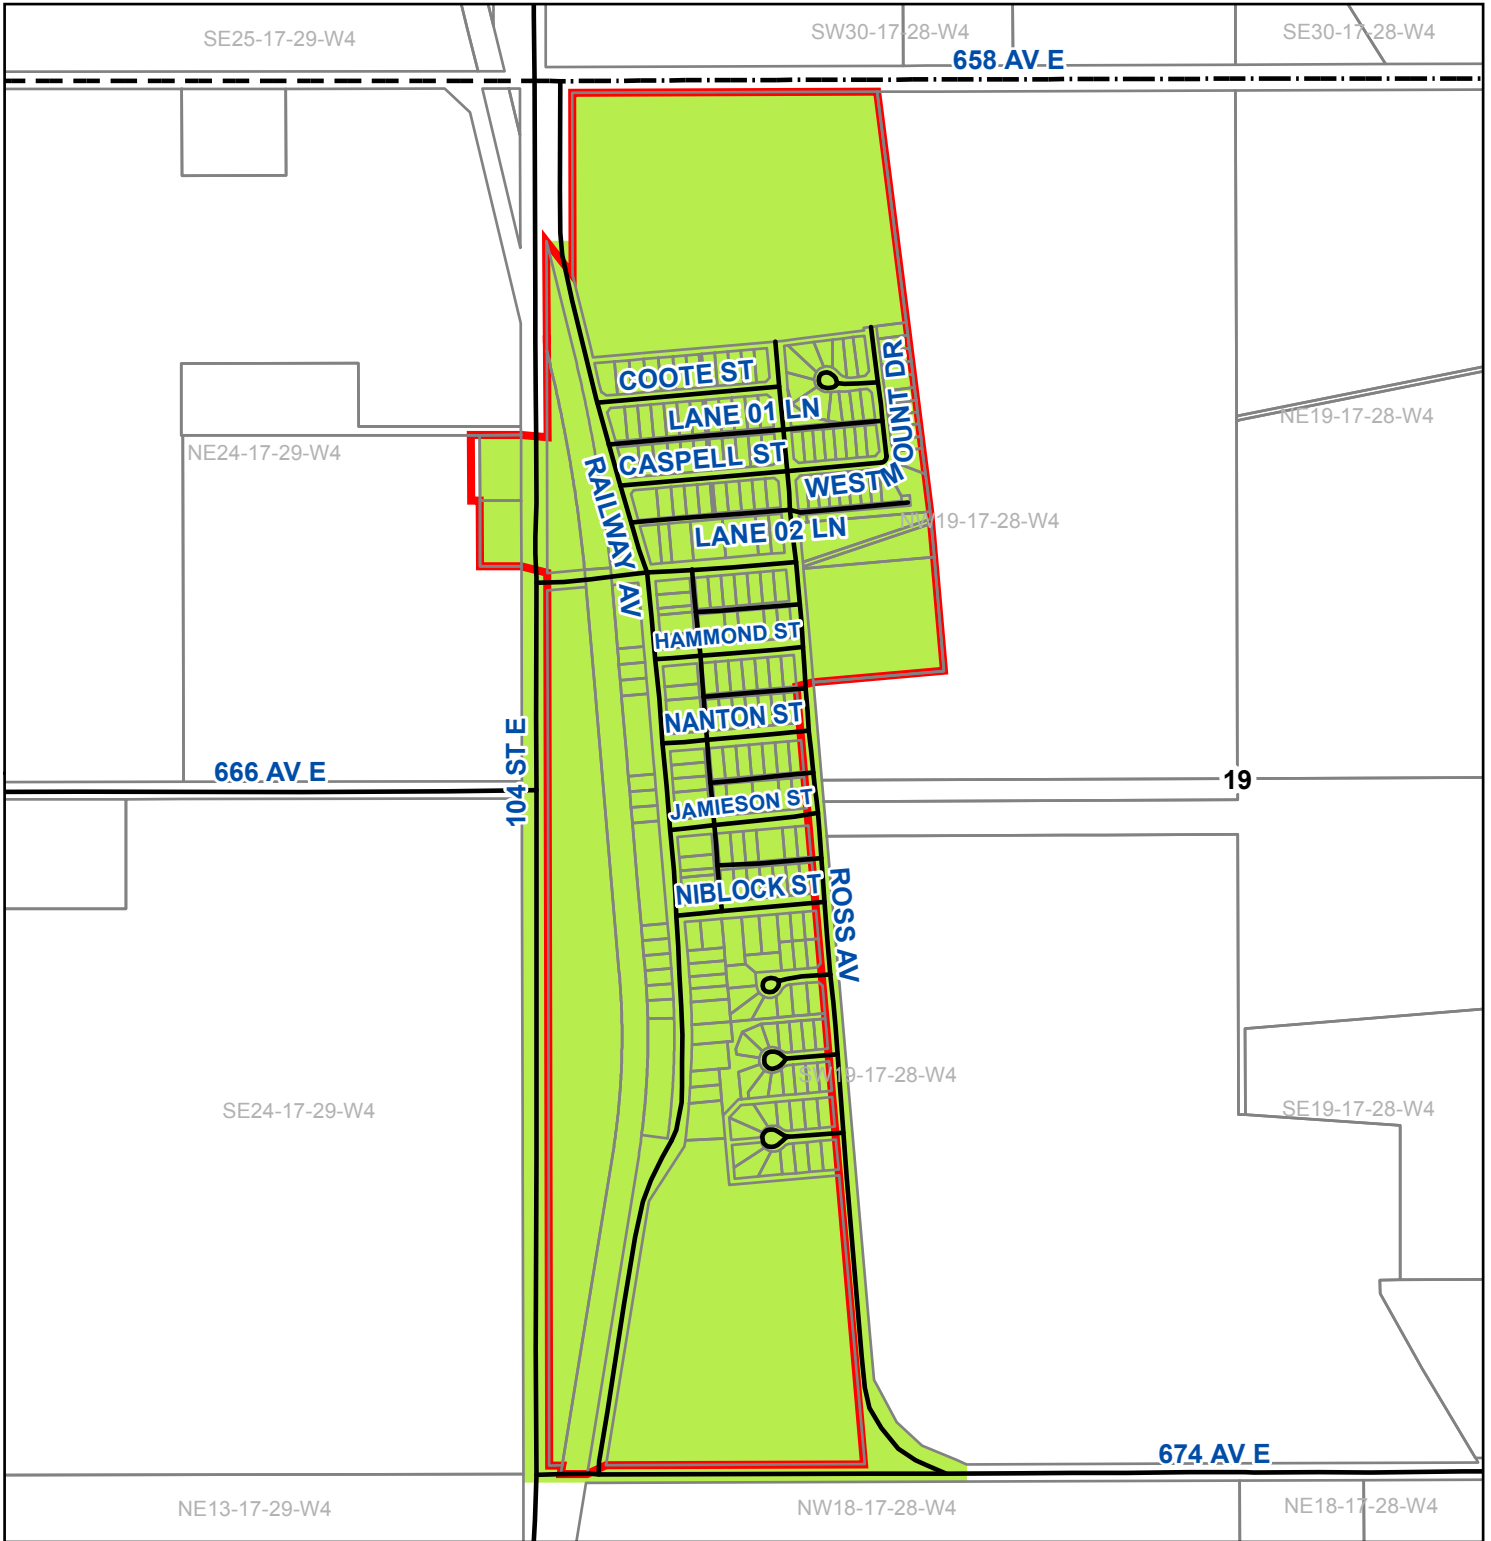

# Schedule C: Cayley Hamlet Boundary

## Legend

-  Roads
-  Parcels
-  Previous Hamlet Boundary
-  Current Hamlet Boundary

1 centimeter = 88 meters  
 Date Created: 4/29/2016

This map is for demonstration purposes only. Reproduction, in whole or in part, is prohibited without express permission from the Municipal District of Foothills No. 31. The MD of Foothills No. 31 provides this information in good faith but provides no warranty nor accepts any liability arising from incorrect, incomplete or misleading information or its improper use.