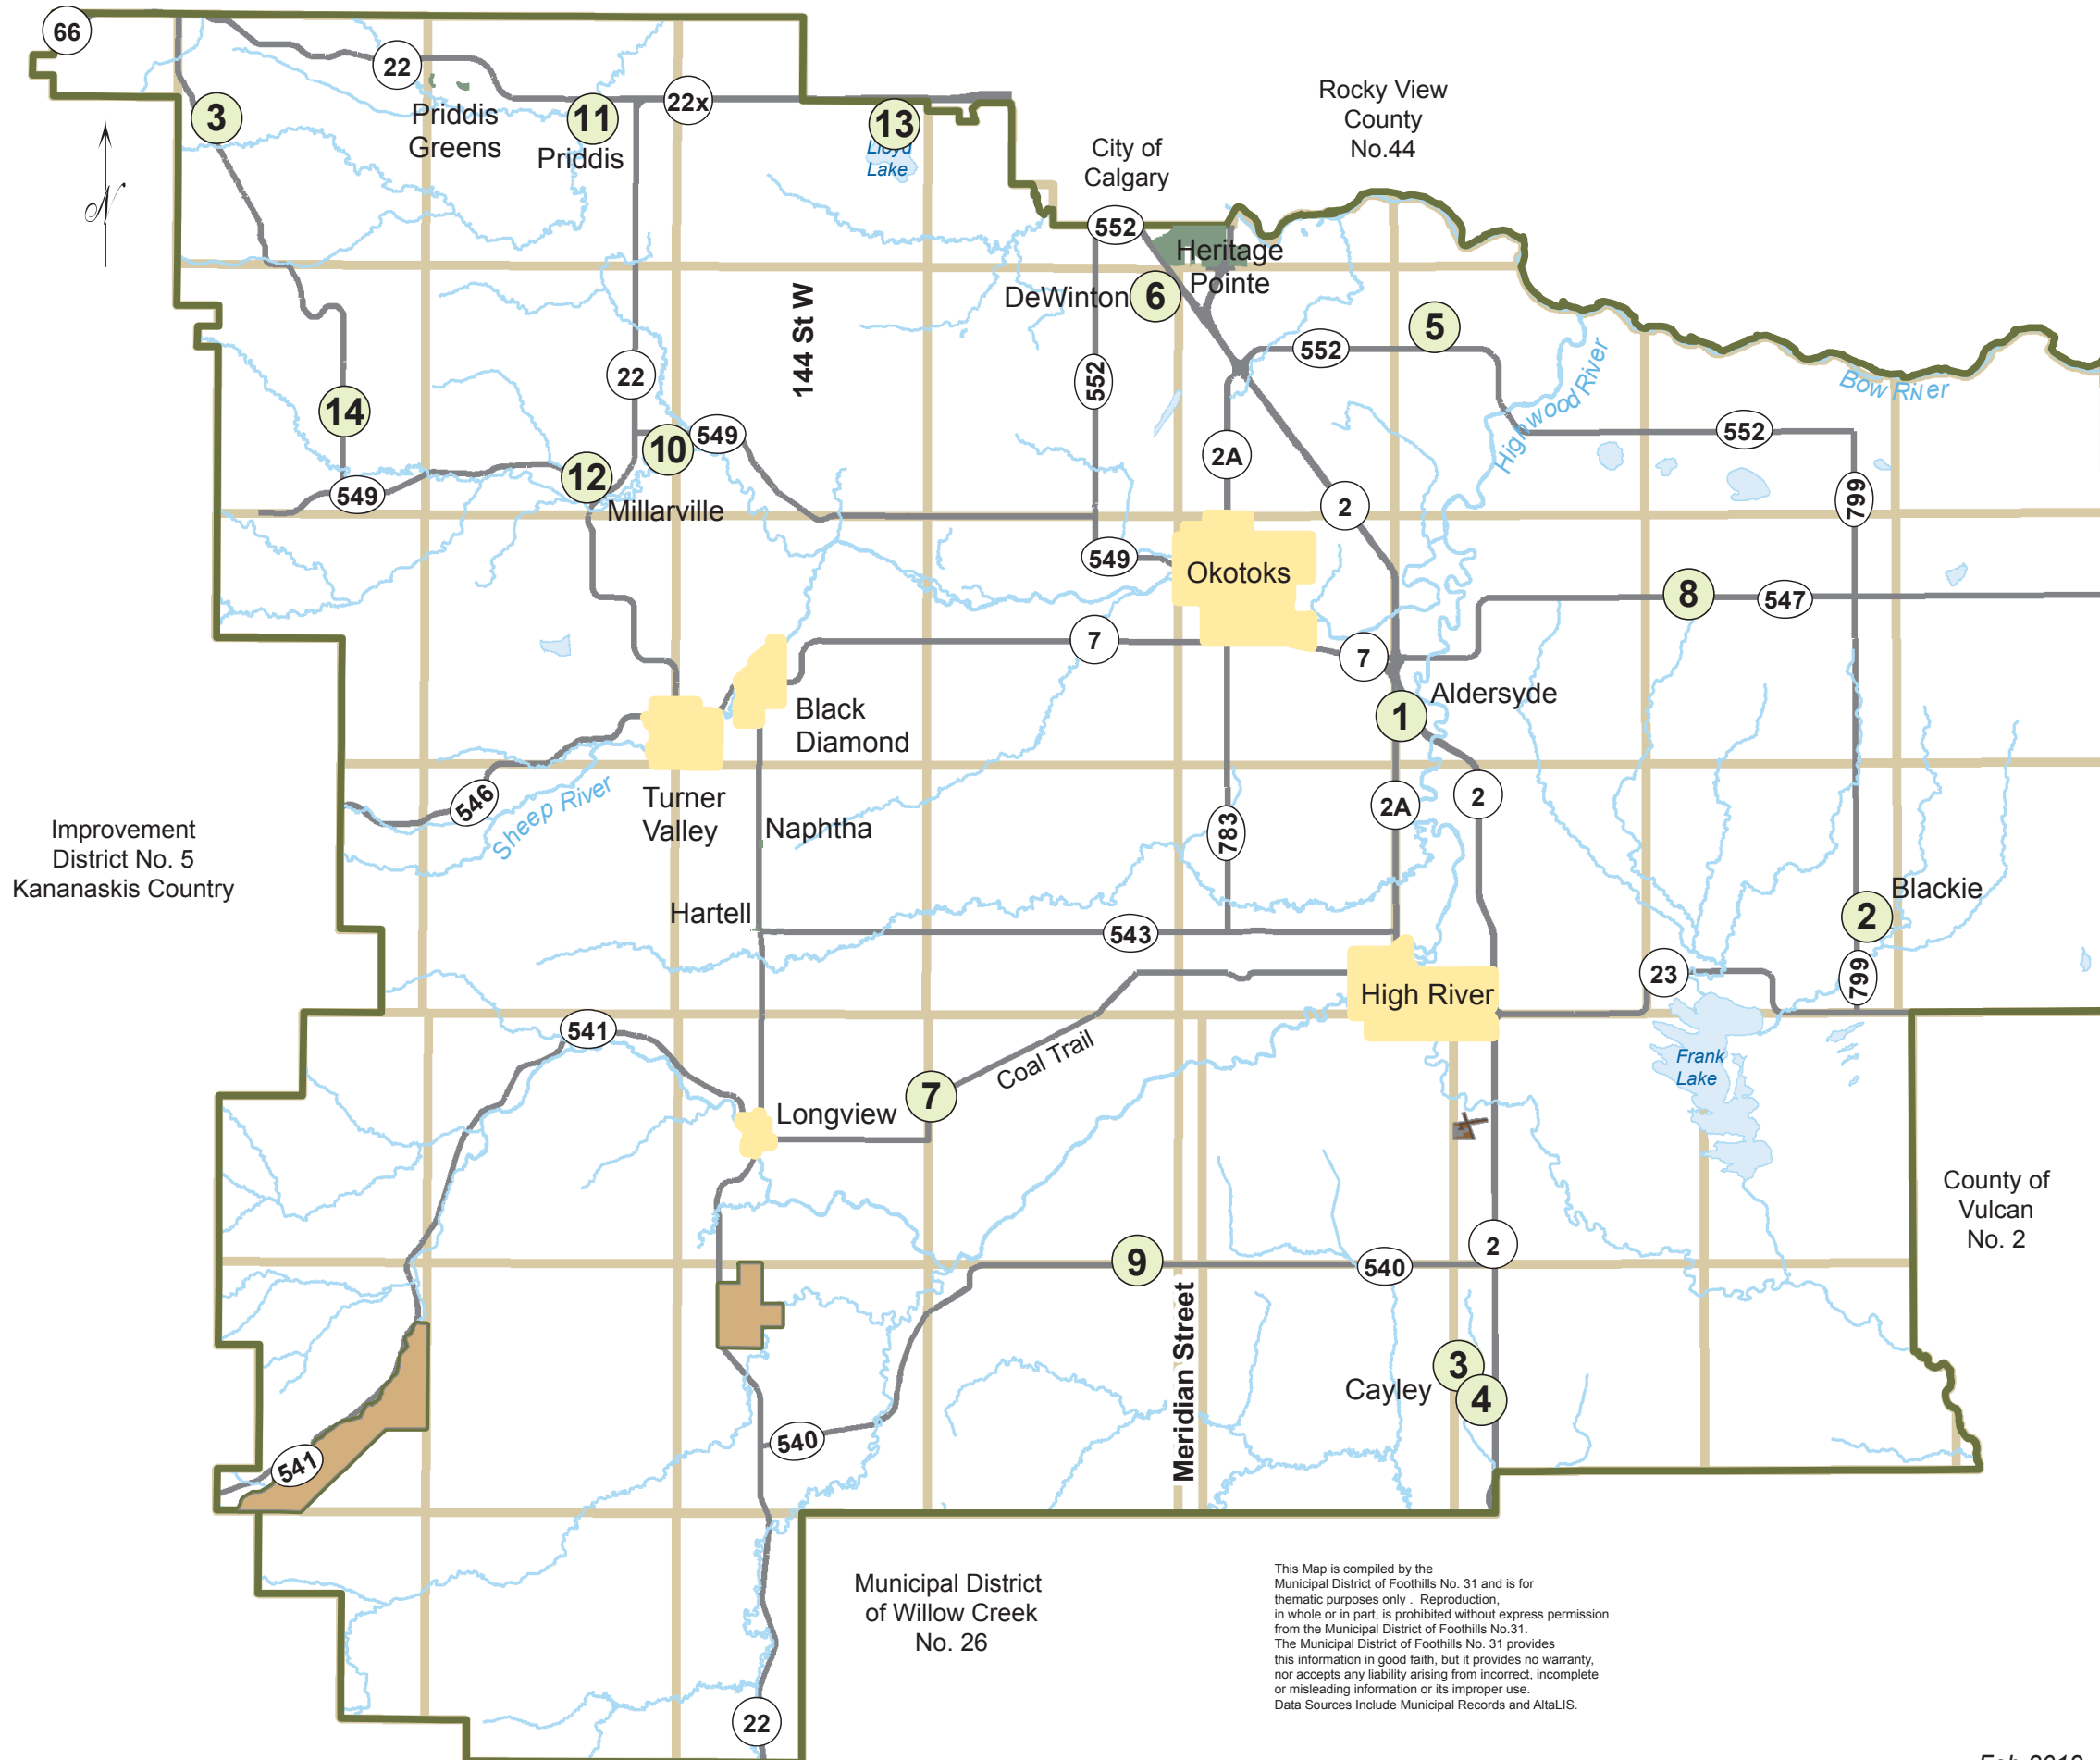

Community Halls

- ① Aldersyde Community Hall
- ② Blackie Community Centre
- ③ Cayley Fire Hall
- ④ Cayley I.O.O.F. Lodge #103
- ⑤ Davisburg Community Hall
- ⑥ DeWinton Community Hall
- ⑦ East Longview Community Hall
- ⑧ Gladys Ridge Community Hall
- ⑨ Meadowbank Community Hall
- ⑩ Millarville Race Track
- ⑪ Priddis Community Hall
- ⑫ Rancher's Hall Millarville
- ⑬ Red Deer Lake Community Hall
- ⑭ Square Butte Hall

This Map is compiled by the Municipal District of Foothills No. 31 and is for thematic purposes only. Reproduction, in whole or in part, is prohibited without express permission from the Municipal District of Foothills No.31. The Municipal District of Foothills No. 31 provides this information in good faith, but it provides no warranty, nor accepts any liability arising from incorrect, incomplete or misleading information or its improper use. Data Sources Include Municipal Records and AltaLIS.