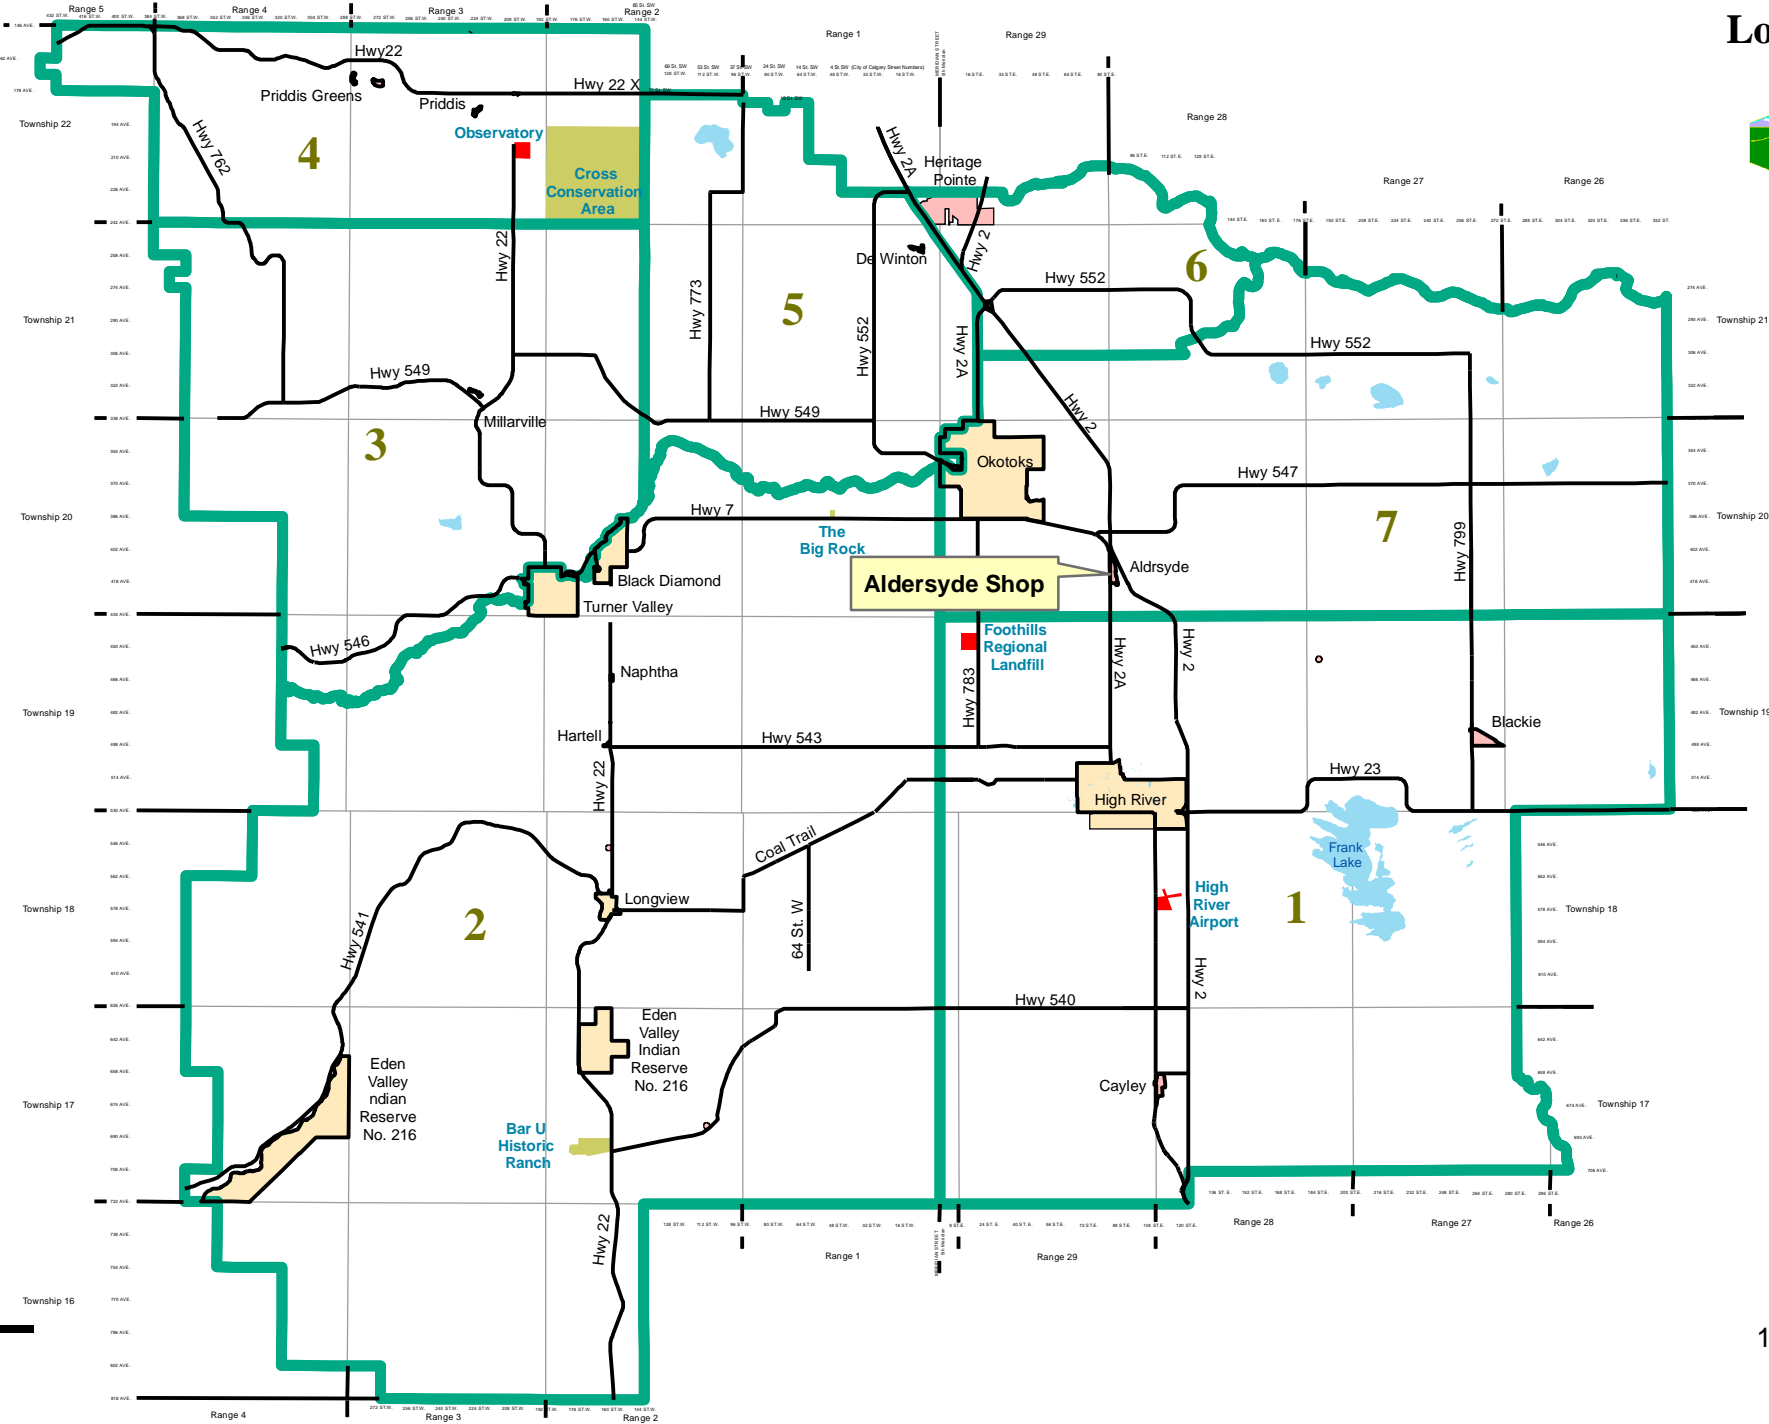

General Location Map

Scale
1:375,000